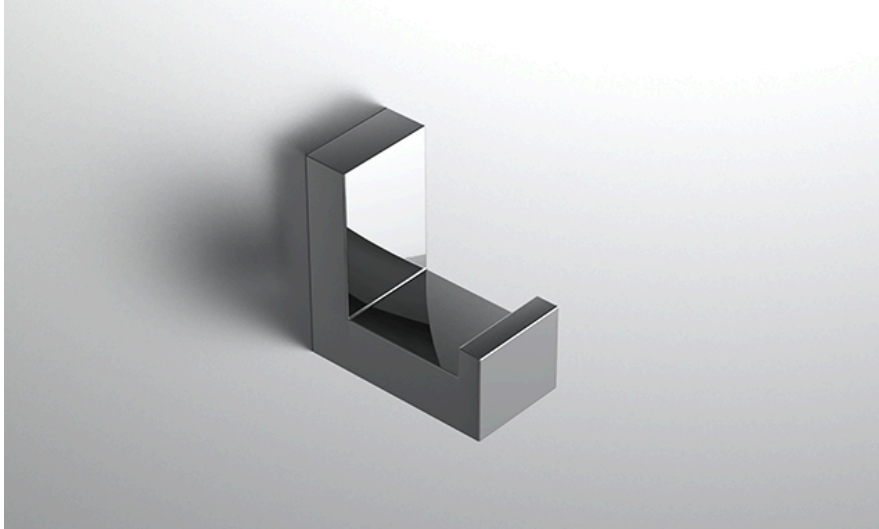

neelnox

LET
THERE
BE **DESIGN.**

FEATURES

- Premium 304 Grade Stainless Steel
- Solid Mount Construction
- Concealed Installation Hardware
- State of the art wall anchors included for installation on Dry wall or Tile.

COLLECTION AVANT GARDE

ROBE HOOK

Model	Product	Finishes Available
AVG-RHS1	Robe Hook	Multiple finishes available. Over 23 finishes to choose from.

FINISHES			
	Polished (-P)	Antique Copper (-ACOP)	Polished Gold (-PGLD)
	Brushed (-B)	Polished Brass (-PBRS)	Brushed Copper (-BCOP)
	Brushed Gold (-BGLD)	Matte White (-WHT)	Brushed Rose Gold (-BRGD)
	Matte Black (-BLK)	Brushed Modern Bronze (-BMBRZ)	Brushed Black (-BRBLK)
	Oil Rubbed Bronze (-ORB)	Glossy White (-GWHT)	Polished Black (-PBLK)
	Brushed Brass (-BBRS)	Polished Rose Gold (-PRGD)	Antique Nickel (-ANKL)
	Brushed Bronze (-BBRZ)	Unlacquered Brass (-UBRS)	Black Nickel (-NKBL)
	Antique Brass (-ABRS)	Polished Nickel (-PNKL)	